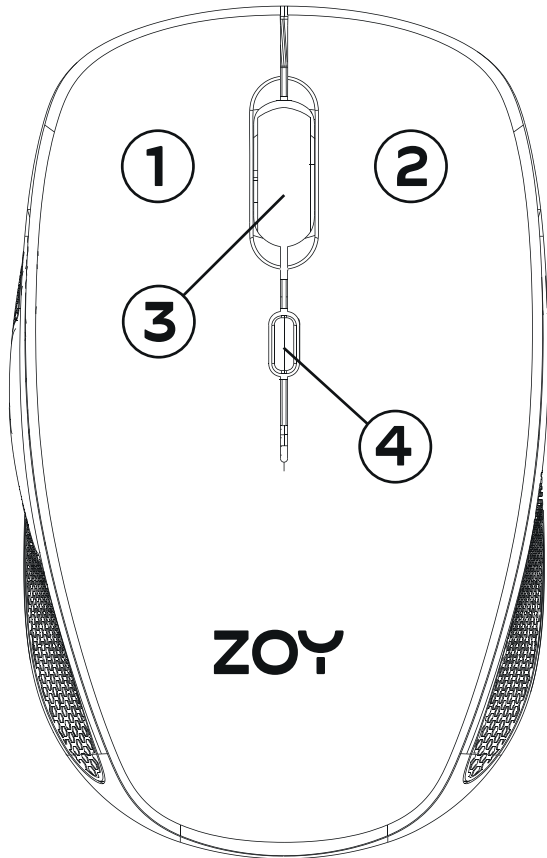

Description of buttons:

1. Left button
2. Right button
3. Scroll wheel
4. DPI change

ON/OFF switch is on the bottom side of the device.

Quick start guide:

Step 1: Plug the USB Receiver into the USB port of the computer.

Step 2: If the connection is successful, the LED light indicator will light up.

Technical specification:

Size (mm): 98,6 x 63,1 x 34,1

Connection mode: 2.4GHz wireless

Base DPI: 800/1200/1600 dpi adjustable

4 buttons

Operating range up to 8-10 meters

Plug and play

Battery: 3.7V, 400mA rechargeable Li-battery

Compatible with Windows95/98/2000/XP/7/8/10/11/Vista and IOS

Refresh rate: 125Hz

Type: optical

Package contents:

- ZOY Wireless Office Mouse ZMS28R
- USB nano receiver
- Manual

Warranty:

2 years

Warranty use and disclaimers:

- Detailed warranty conditions are available on zoyoffice.com
- The power provided by the charger is between the minimum 5 W required by the radio device and the maximum 15 W to reach the maximum charging speed.
- When the mouse is running low on power, the low-voltage indicator light under the scroll will flash.