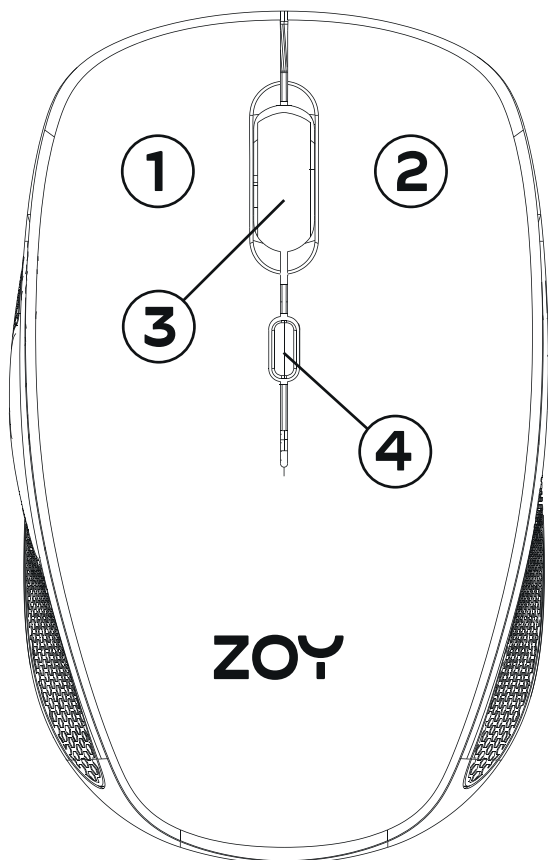

Opis przycisków:

1. Lewy przycisk
2. Prawy przycisk
3. Kółko przewijania
4. Zmiana DPI

Przełącznik **ON/OFF** znajduje się na spodzie urządzenia.

Skrócona instrukcja obsługi:

Krok 1: Podłącz nanoodbiornik USB do portu USB komputera.

Krok 2: Jeśli połączenie się powiedzie, zaświeci się wskaźnik LED.

Specyfikacja techniczna:

Wymiary (mm): 98,6 x 63,1 x 34,1

Tryb połączenia: 2.4GHz bezprzewodowy

Bazowe DPI: 800/1200/1600 dpi regulowane

Liczba przycisków: 4

Zasięg działania do 8-10 metrów

Plug and play

Bateria: 3,7 V, 400 mA, akumulator litowy

Kompatybilne z Windows95/98/2000/XP/7/8/10/11/Vista and IOS

Częstotliwość odświeżania: 125Hz

Typ: optyczny

Zawartość opakowania:

- ZOY Bezprzewodowa mysz biurowa ZMS28R
- Nanoodbiornik USB
- Instrukcja

Gwarancja:

2 lata

Korzystanie z gwarancji i zastrzeżenia:

- Szczegółowe warunki gwarancji dostępne są na stronie zoyoffice.com
- Moc dostarczana przez ładowarkę wynosi między minimalnie 5 W wymaganych przez urządzenie radiowe a maksymalnie 15 W, aby osiągnąć maksymalną prędkość ładowania.
- Gdy poziom naładowania baterii myszy jest niski, wskaźnik niskiego napięcia pod kółkiem przewijania zacznie migać.