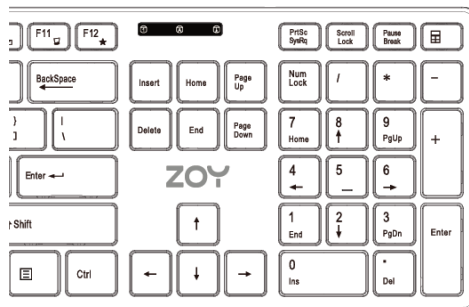

Specyfikacja techniczna:

Klawiatura:

Połączenie: 2.4GHz Bezprzewodowe

Klawisze klawiatury: 106

Pełnowymiarowa klawiatura: Tak

Nasadki klawiszy: Niskoprofilowe

Typ klawiatury: Membranowa

Zasięg bezprzewodowy: ponad 10m

Żywotność przycisków (w kliknięciach): 8-10 milionów

Waga: 420±5g

Wymiary: 430,2 x 121,2 x 21,4mm

Kompatybilność: Windows

Baterie: 1xAAA

Mysz:

Połączenie: 2.4 GHz Bezprzewodowe

Konstrukcja: Ergonomiczna

Typ myszy: Optyczna

Zasięg bezprzewodowy: ponad 8m

DPI: 800, 1200, 1600

Waga: 59±15g

Wymiary: 108.2 x 64.5 x 35.2mm

Prawa/lewa ręka: Obie

Kompatybilność: Windows, IOS

Baterie: 1xAA

Liczba przycisków: 6

Czujnik: 3065

Instalacja:

1. Wyjmij odbiornik nano z myszy.
2. Podłącz nano odbiornik USB do portu USB.
3. Dioda wskaźnika zmieni się z migającej na ciągłą. Oba urządzenia powinny być wtedy połączone.

Zawartość opakowania:

Klawiatura, mysz, 1 bateria AAA i 1 bateria AA, instrukcja obsługi.

Gwarancja:

2 lata

Korzystanie z gwarancji i zastrzeżenia:

Szczegółowe warunki gwarancji dostępne są na stronie zoyoffice.com