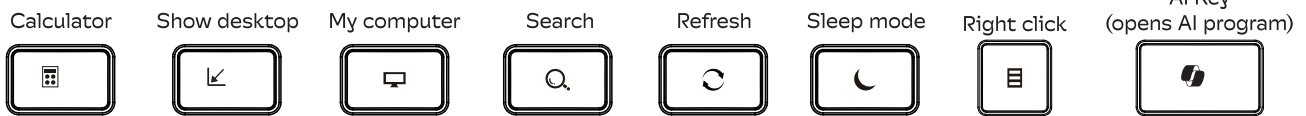

- 1. Num lock indicator
- 2. Caps lock indicator
- 3. Scroll stop indicator
- 4. Windows lock indicator

Special keys:

Technical specification:

Type of switches: Scissor
Keyboard type: Membrane
Number of keys: 111 keys
Full Size keyboard: Yes
Keycaps: Low
Connection: Wireless 2.4G Plug & Play
Wireless distance: 8-10m
Weight: 550g
Dimensions: 440x136x20mm
Compatibility: Windows XP/7/8/10, IOS, Android, PC
Feature: AI dedicated key (Windows 11 international)