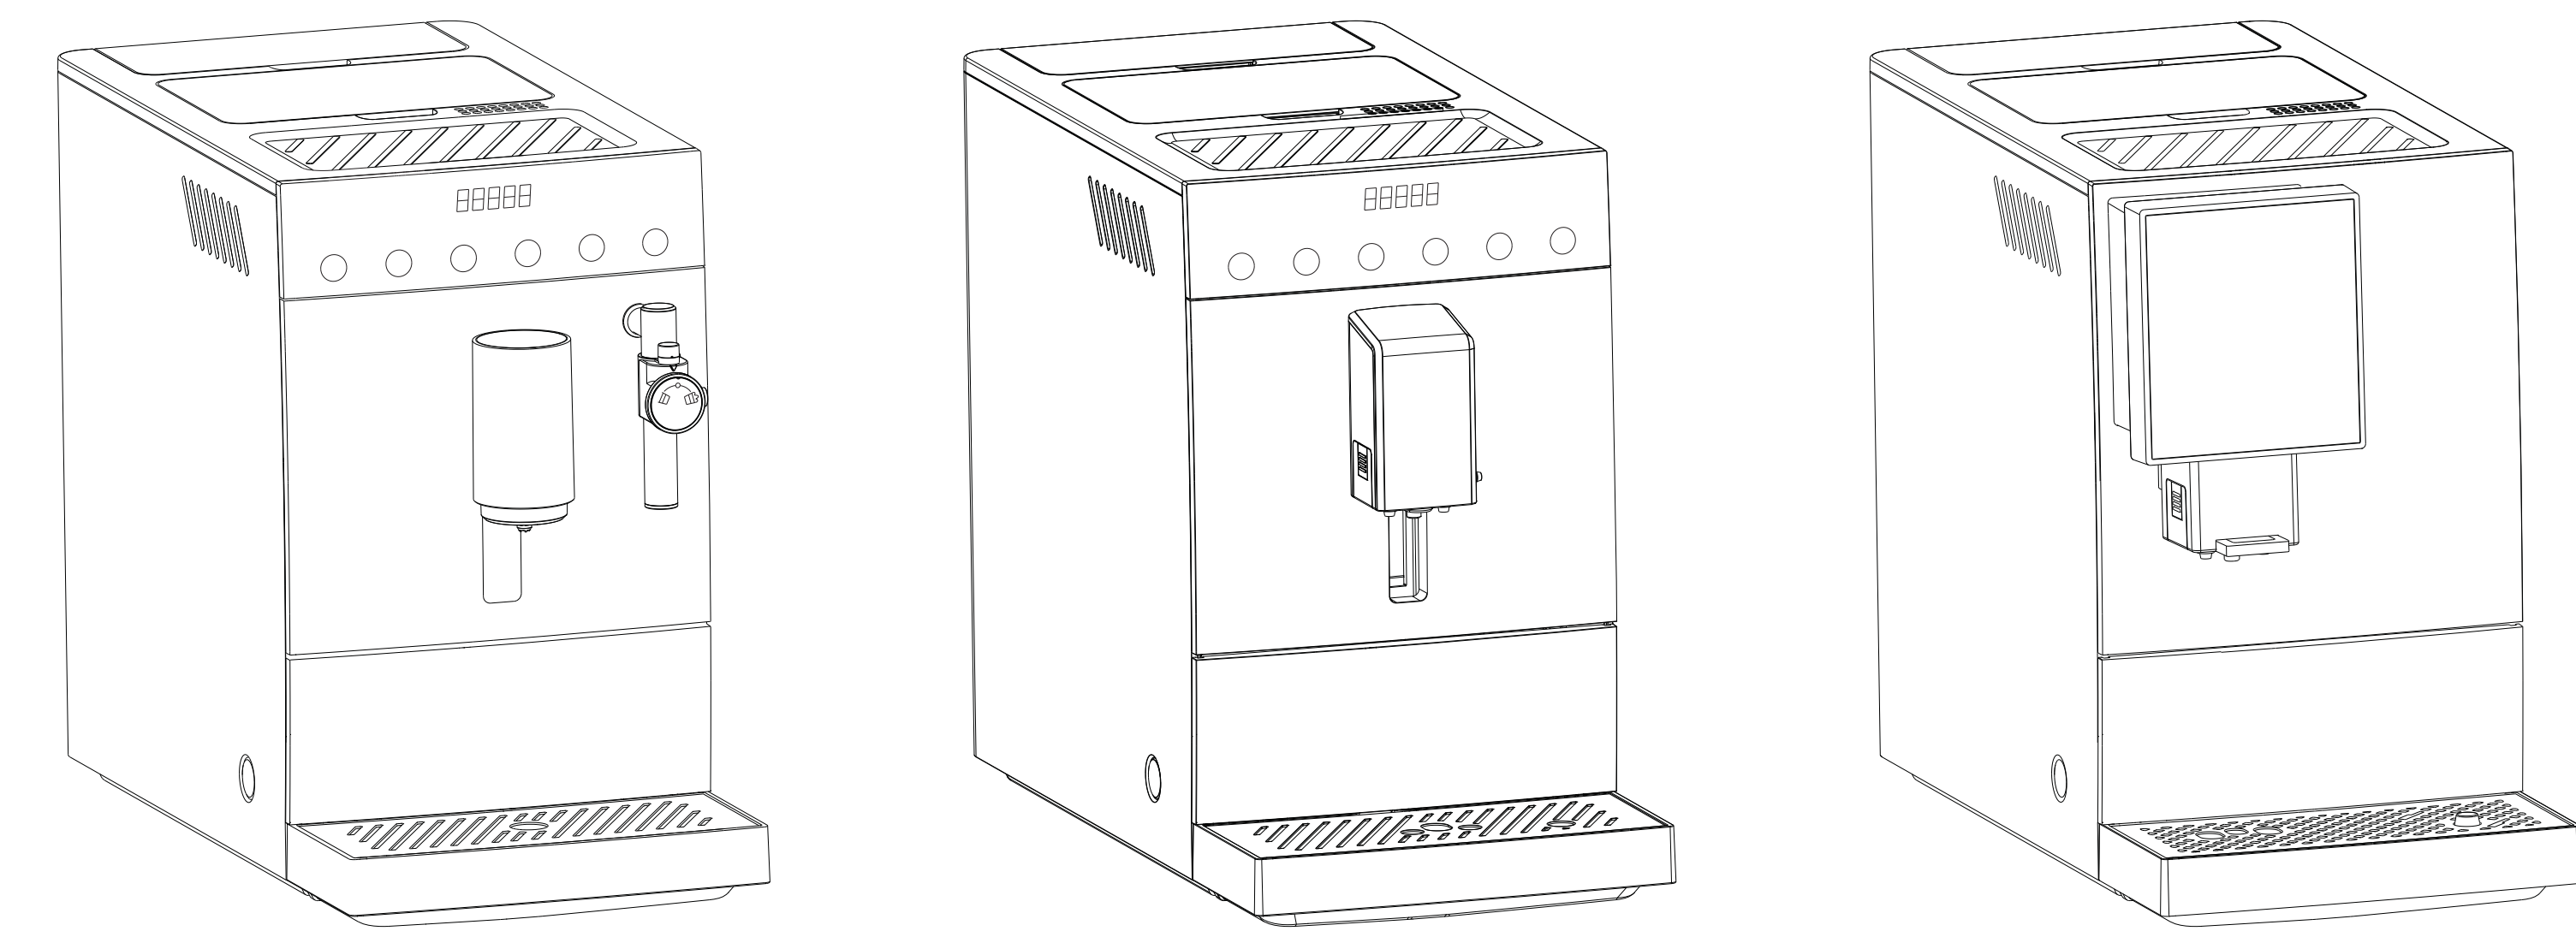

Voltage: ☐ 230V
Frequency: ☐ 50Hz