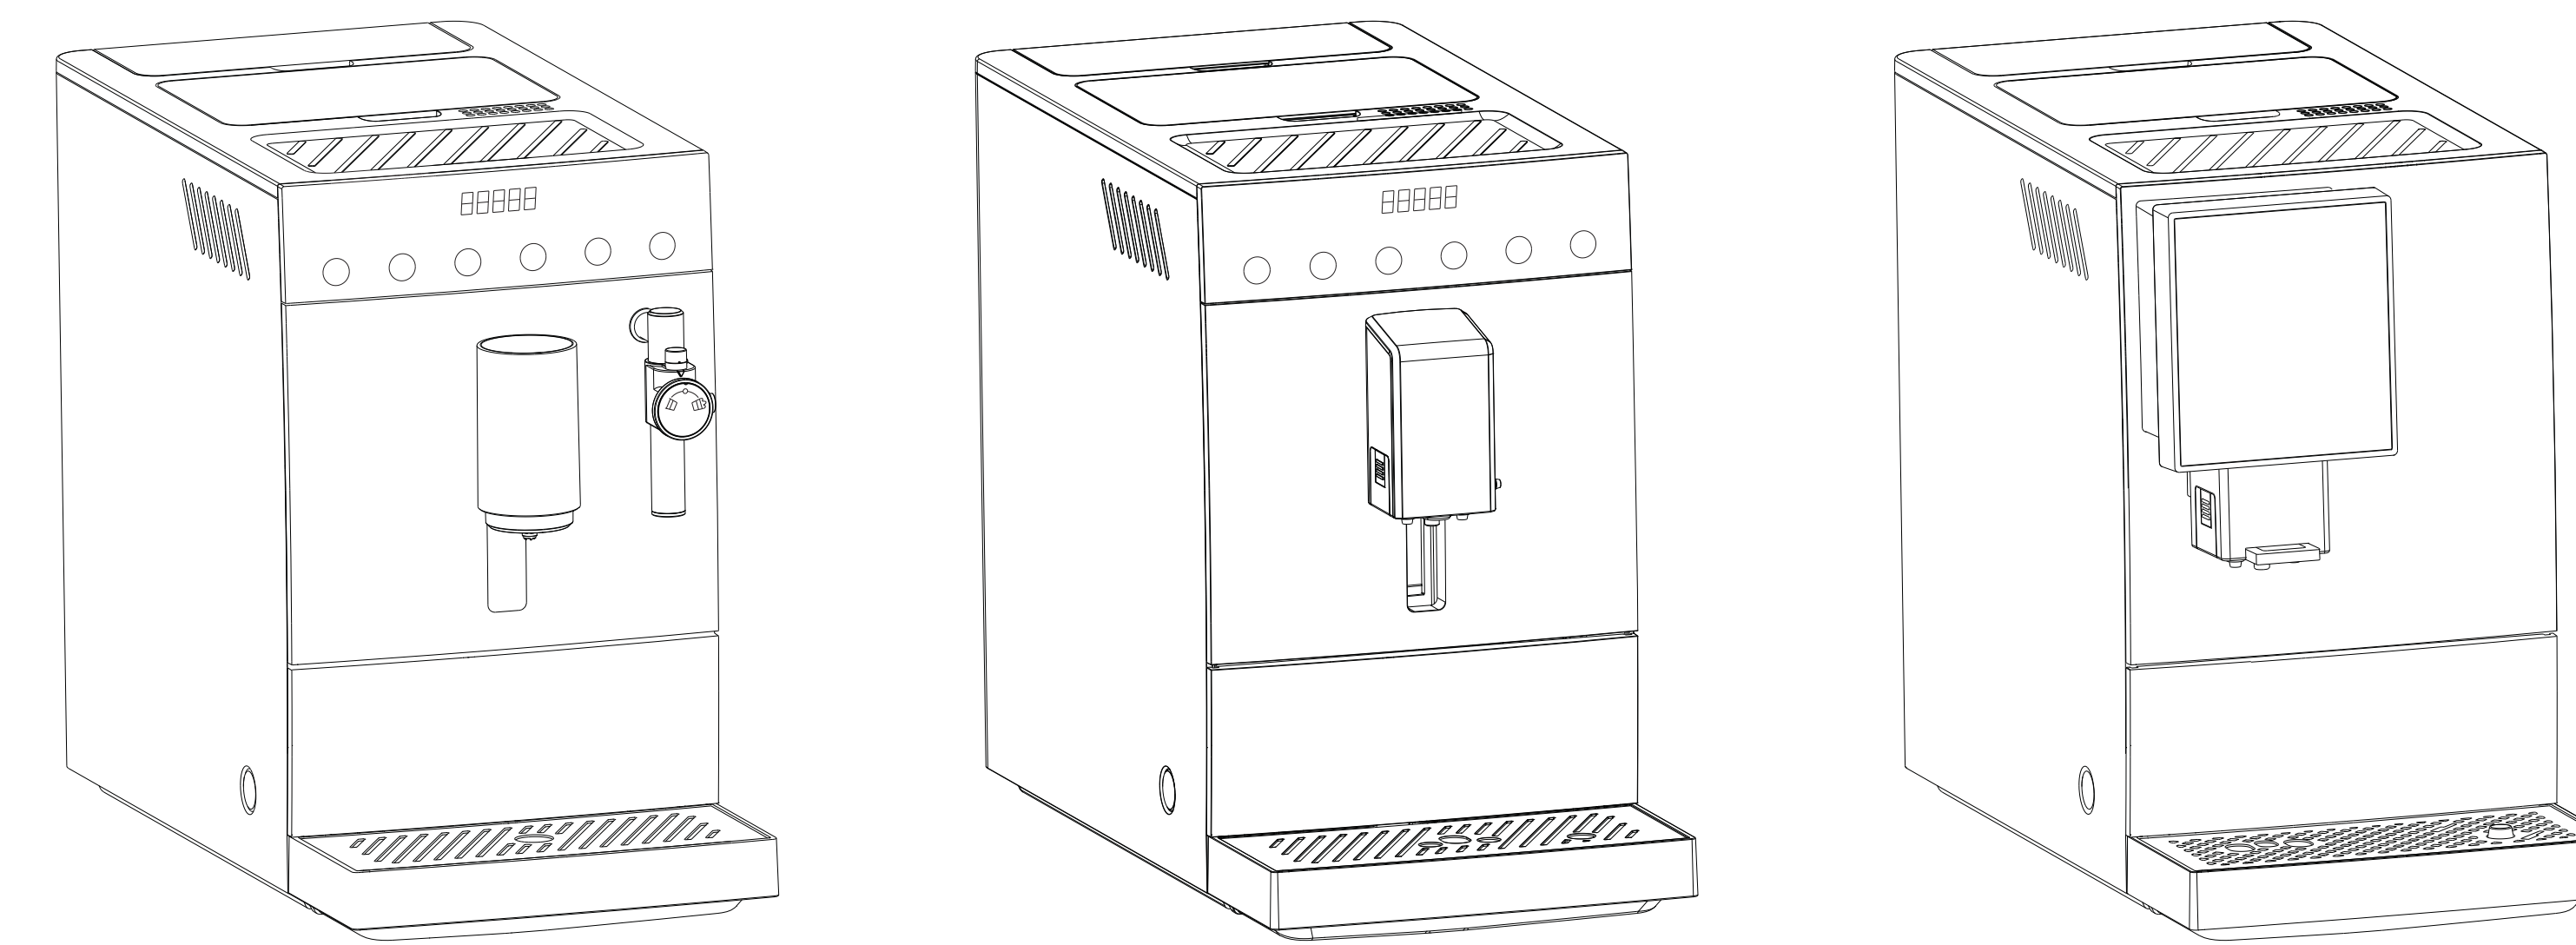

☐ Modena A22   ☐ Siena A23   ☐ Roma A24

☐ Modena A22   ☐ Siena A23   ☐ Roma A24

Importer:
4Swiss Polska sp. z o.o.
Al. Armii Ludowej 6/164
00-571 Warsaw
www.4swiss.eu