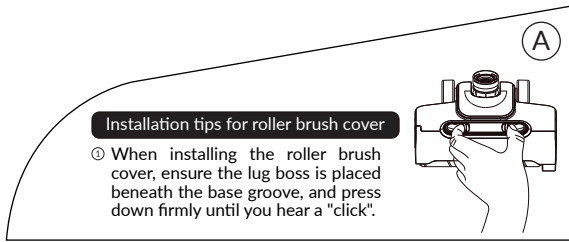

roller brush cover sticker

75 x 31 mm

75 x 31 mm

product back sticker

36 x 25 mm

54,5 x 37,5 mm

clean water tank sticker

55 x 38 mm