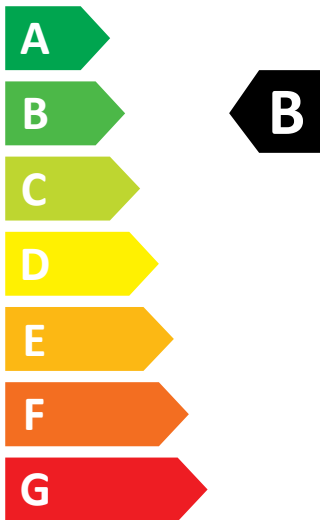

ENERG

WHIRLPOOL

BI WDWG 961485 EU

307 kWh / 100

56 kWh / 100

6,0 kg

9,0 kg

65 L