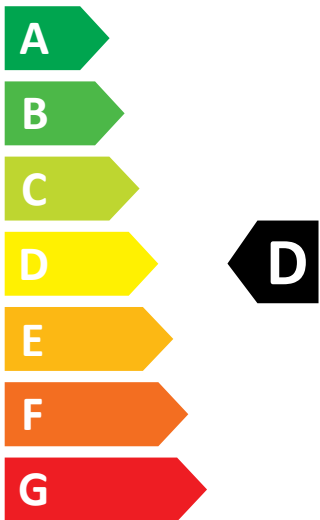

ENERG

WHIRLPOOL

BI WDWG 961485 EU

307 kWh / 100

56 kWh / 100

6,0 kg

9,0 kg

65 L